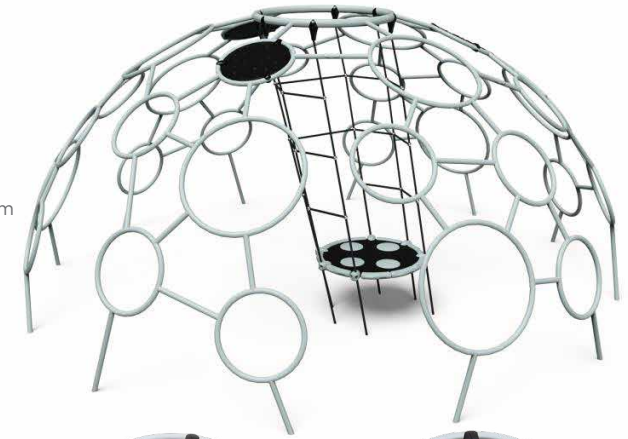

350-2248 • Space Required: 10.21m x 9.85m • Users: 32

350-2251 • Space Required: 10.62m x 12.8m • Users: 45

UPGRADE WITH SHADE!

350-2250

350-2249 • Space Required: 13.11m x 8.92m • Users: 36

350-2252 • Space Required: 13.87m x 9.6m • Users: 43

Unity® Basket Swing • 350-BASKET
 Space Required: 8.1m x 8.33m • Ages: 18mos - 12 CSA • Users: 4

Unity® Web - Small • ZZXX1115S
 Space Required: 7.01m x 7.01m
 Ages: 5 - 12 CSA • Users: 12
 Designed for Surface Mount, but can be made inground using a footing kit (not included)

Unity® Slide Climber • ZZXX0346
 Space Required: 10.33m x 5.96m • Ages: 5 - 12 CSA • Users: 10

Unity® Dome • ZZXX0366
 Space Required: 8.23m x 8.23m
 Ages: 5 - 12 CSA • Users: 17

Drum

Tambourine

Washboard