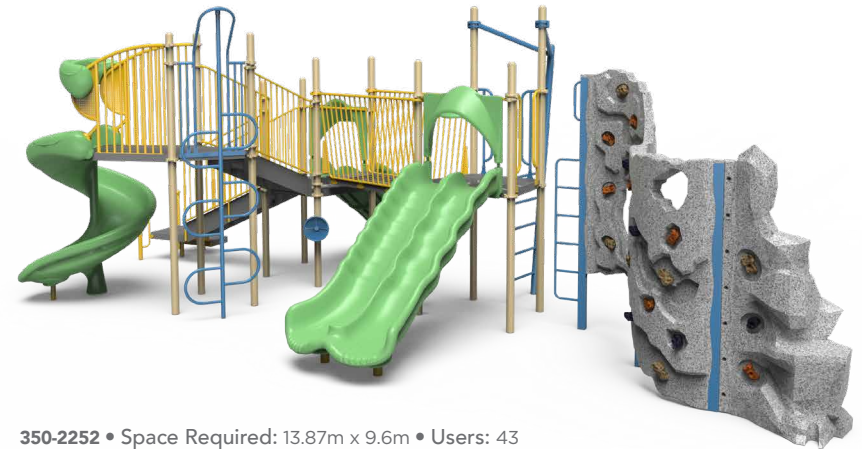

350-2248 • Space Required: 10.21m x 9.85m • Users: 32

350-2251 • Space Required: 10.62m x 12.8m • Users: 45

UPGRADE WITH SHADE!

350-2250

350-2249 • Space Required: 13.11m x 8.92m • Users: 36

350-2252 • Space Required: 13.87m x 9.6m • Users: 43

Unity® Basket Swing • 350-BASKET
 Space Required: 8.1m x 8.33m • Ages: 18mos - 12 CSA • Users: 4

Unity® Web - Small • ZZXX1115S
 Space Required: 7.01m x 7.01m
 Ages: 5 - 12 CSA • Users: 12
 Designed for Surface Mount, but can be made inground using a footing kit (not included)